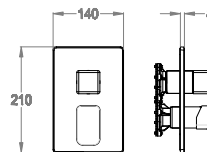

External part for wall-mounted built-in shower mixer with four-way diverter.

Available finishings

Chrome

10.00
Chrome

Black to White

28.00
Burning Black

36.00
Dark Graphite

38.00
Warm Grey