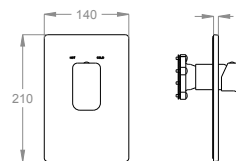

External part for wall-mounted built-in one-way shower mixer.