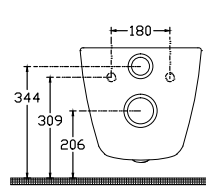

ISVEA

Infinity CleaRimPlus CleanWash Wall Hung WC

Features

SmartFixPlus Slim Cover
ClearimPlus SeatPlus
AquaPlus CleanWash
SoftClose 4lt

Dimensions

530 x 365 mm

Weight

25 kg