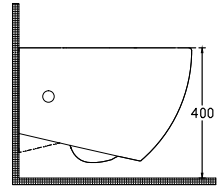

ISVEA

Infinity CleaRimPlus CleanWash Wall Hung WC

Features

SmartFixPlus Slim Cover
ClearimPlus SeatPlus
AquaPlus CleanWash
SoftClose 4lt

Dimensions

530 x 365 mm

Weight

25 kg