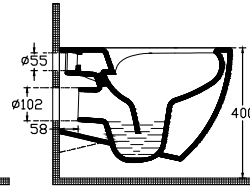

ISVEA

Infinity CleaRimPlus CleanWash Wall Hung WC

Features

SmartFixPlus Slim Cover
ClearimPlus SeatPlus
AquaPlus CleanWash
SoftClose 4lt

Dimensions

530 x 365 mm

Weight

25 kg

Product Code

10NFS1001I

Version

10NFS1001I Wall Hung WC, Cold Water Inlet
10NFS1005I Wall Hung WC, Hot & Cold Water Inlet

Complementary Products

40KF0200I-S WC Seat (Soft-Close, Quick Release)

Color

2l - Matte White