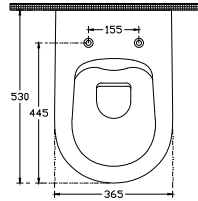

ISVEA

Infinity CleaRimPlus CleanWash Wall Hung WC

Features

SmartFixPlus Slim Cover
ClearimPlus SeatPlus
AquaPlus CleanWash
SoftClose 4lt

Dimensions

530 x 365 mm

Weight

25 kg